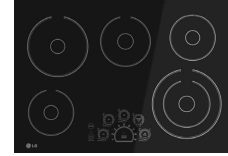

Built-in cooktops

	CBIS3618B	CBIH3013	LSCE305ST	LCE3010SB	CBGJ3027S	CBGJ3023S
Previous model					LCG3011ST	
Brand						
Availability	Available	November 2023	Available	Available	Available	Available
Type	Induction	Induction	Electric	Electric	Gas	Gas
Size	36"	30"	30"	30"	30"	30"
No. of burners/elements	5 induction elements	4 induction elements	5 radiant elements	5 radiant elements	5 sealed gas burners	5 sealed gas burners
Left front	3,700 W 7" element (flex zone)	3,200 W 7" element	1,200 W 7" element	1,200 W 6" element	10,000 BTU	10,000 BTU
Right front	3,700 W 7" element	4,300 W 11" element	3,000 W 9" element	3,000 W 9" element	12,000 BTU	12,000 BTU
Left rear	3,700 W 7" element (flex zone)	3,200 W 7" element	1,900 W 8" element	1,900 W 8" element	10,000 BTU	10,000 BTU
Right rear	1,800 W 6" element	1,800 W 6" element	100 W 6" element	100 W 6" element	5,000 BTU	5,000 BTU
Centre	6,000 W 11" element		1,500 W 7" element	1,500 W 7" element	22,000 BTU	20,000 BTU
Cooktop control type	7" LCD touch display	SmoothTouch™ glass panel	SmoothTouch™ glass panel	SmoothTouch™ glass panel	Backlit weighted knobs	Weighted knobs
Griddle					● Cast iron	
Hot surface indicator	●	●	●	●		
Child lock	●	●	●	●		
Auto shut off	●	●	●	●		
EasyClean® coating						
ThinQ®	WiFi	WiFi			WiFi	
Dimensions (W x H x D)	36 ⁵ / ₈ x 3 ⁹ / ₁₆ x 21 ¹ / ₁₆ "	30 ³⁹ / ₆₄ x 3 ⁴⁷ / ₆₄ x 21 ¹ / ₃₂ "	30 ²⁷ / ₃₂ x 4 x 21 ²³ / ₃₂ "	30 ²⁷ / ₃₂ x 4 x 21 ¹⁵ / ₃₂ "	30 x 3 ³ / ₄ x 21 ¹¹ / ₁₆ "	30 x 3 ³ / ₄ x 21 ¹¹ / ₁₆ "
Colours	Black ceramic glass	Black ceramic glass	Black ceramic glass	Black ceramic glass	Smudge resistant stainless steel	Smudge resistant stainless steel